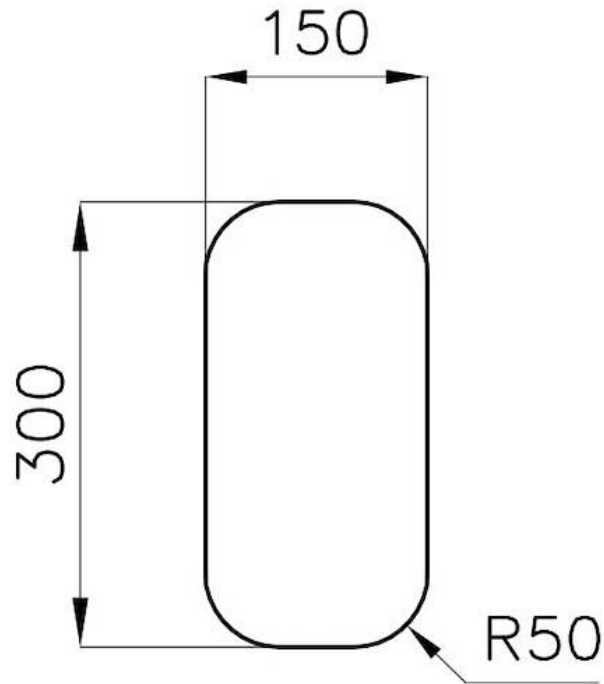

Sink Big Bowl

Kitchen Sinks

Code: 1300 068

DETAILS

Edge/Installation Type	Undermount
Finish	Foster brushed
Material	AISI 304 stainless steel
Texture	Foster brushed
Base	30 cm
Dimensions	170x320 mm
Standard fittings	Fixing hooks, gasket, drain, overflow and siphon, boxed packing
Mixer holes	No standard holes
Built-in hole	View technical data sheet

Drainer No

Width 17 cm

Bowl dimension 150x300mm

Number of bowls 1 bowl

Waste fitting 3,5" drain

FEATURES

Basket 3,5" waste fitting The drain is equipped with a large 3.5" drain, with the practical basket cap that prevents the discharge of solid parts.

TECHNICAL DATA

Cut out size
Dimensioni per foratura top

OPTIONAL ACCESSORIES

Stainless steel colander
8154 043

RECOMMENDED PAIRINGS

Mixer Tap Delta
8441 000

OPTIONAL AUTOMATIC WASTE FITTINGS

Automatic waste fitting
8407 000