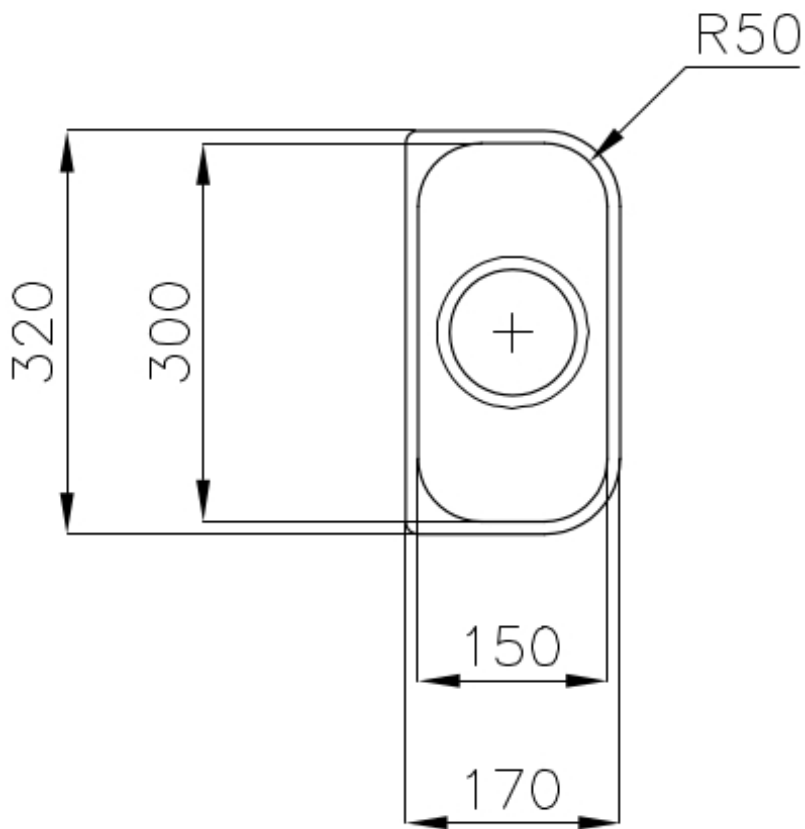

Sink Big Bowl

Kitchen Sinks

Code: 1300 068

DETAILS

Edge/Installation Type	Undermount
Finish	Foster brushed
Material	AISI 304 stainless steel
Texture	Foster brushed
Base	30 cm
Dimensions	170x320 mm
Standard fittings	Fixing hooks, gasket, drain, overflow and siphon, boxed packing
Mixer holes	No standard holes
Built-in hole	View technical data sheet

Drainer No

Width 17 cm

Bowl dimension 150x300mm

Number of bowls 1 bowl

Waste fitting 3,5" drain

FEATURES

Basket 3,5" waste fitting The drain is equipped with a large 3.5" drain, with the practical basket cap that prevents the discharge of solid parts.

TECHNICAL DATA

Cut out size
Dimensioni per foratura top

OPTIONAL ACCESSORIES

Stainless steel colander
8154 043

RECOMMENDED PAIRINGS

Mixer Tap Delta
8441 000

OPTIONAL AUTOMATIC WASTE FITTINGS

Automatic waste fitting
8407 000