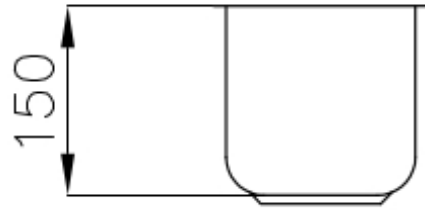

Sink Big Bowl

Kitchen Sinks

Code: 1300 068

DETAILS

Edge/Installation Type	Undermount
Finish	Foster brushed
Material	AISI 304 stainless steel
Texture	Foster brushed
Base	30 cm
Dimensions	170x320 mm
Standard fittings	Fixing hooks, gasket, drain, overflow and siphon, boxed packing
Mixer holes	No standard holes
Built-in hole	View technical data sheet

Drainer No

Width 17 cm

Bowl dimension 150x300mm

Number of bowls 1 bowl

Waste fitting 3,5" drain

FEATURES

Basket 3,5" waste fitting The drain is equipped with a large 3.5" drain, with the practical basket cap that prevents the discharge of solid parts.

TECHNICAL DATA

Cut out size
Dimensioni per foratura top

OPTIONAL ACCESSORIES

Stainless steel colander
8154 043

RECOMMENDED PAIRINGS

Mixer Tap Delta
8441 000

OPTIONAL AUTOMATIC WASTE FITTINGS

Automatic waste fitting
8407 000